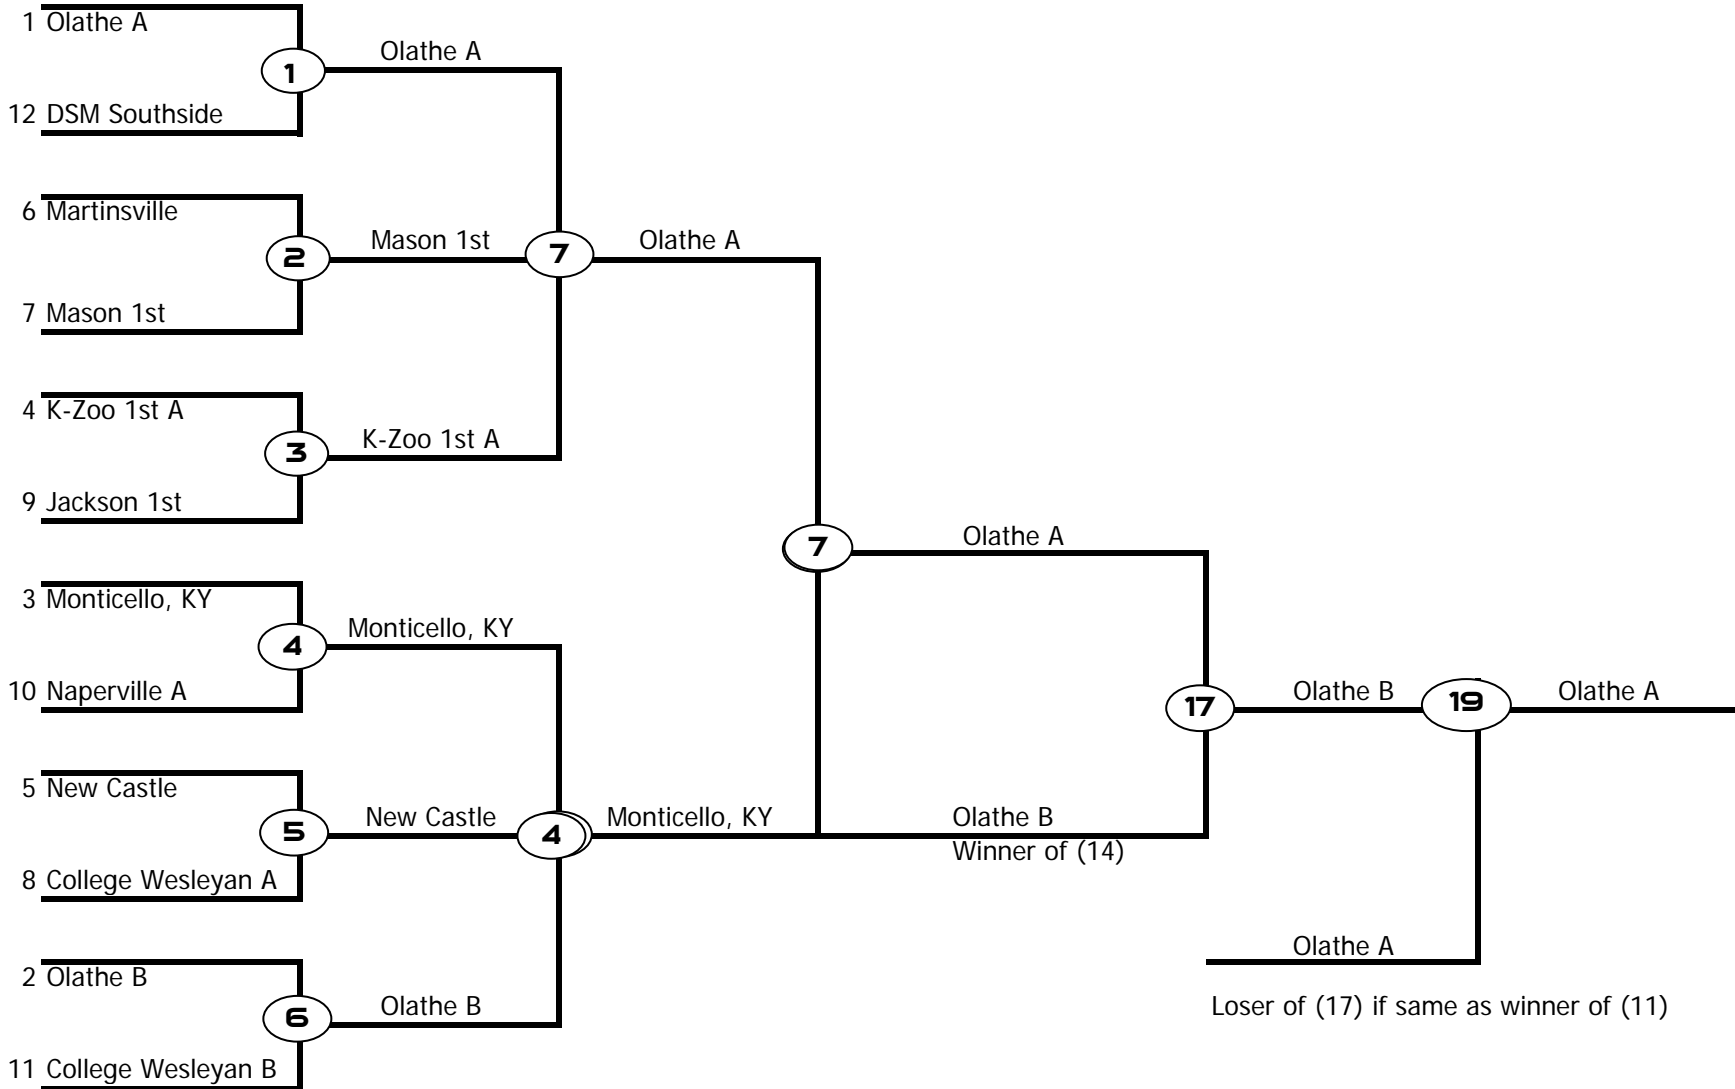

2006 Varsity Tournament Bracket

Time	Rd	V-1	V-2	V-3	V-4	V-5	V-6
2:00	9	1	2	3	4	5	6
2:30	10	7	8	9	10		
3:00	11	11	12	13			
3:30	12	14	15	16			
4:00	13	17	18				
4:30	14	19*					
* if needed							

Placement Rounds

2nd in (12)

2006 JV Tournament Bracket

- Olathe A** 1st Place
- Olathe B** 2nd Place
- Monticello, KY** 3rd Place
- Mason 1st** 4th Place
- Martinsville** 5th Place
- College Wesleyan A** 6th Place
- New Castle** 7th Place
- K-Zoo 1st A** 8th Place